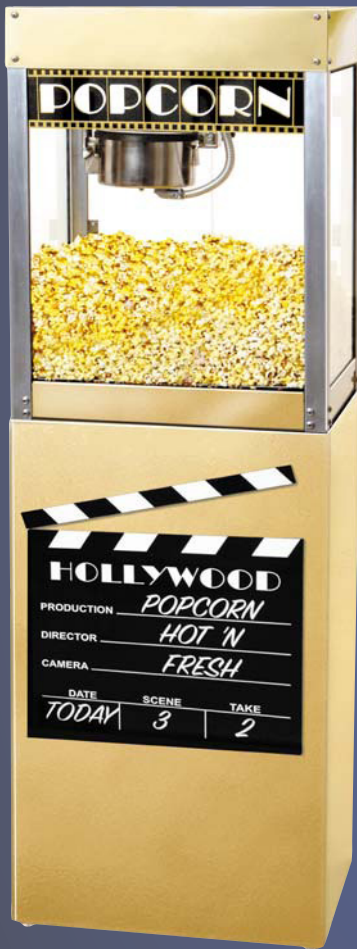

# Cinema Style Popcorn Machine

Bring the movie theater experience to your home or business with this commercial grade popper. It is available in either a 4 ounce or 6 ounce kettle to meet your needs. The optional pedestal base has a two shelf storage compartment for all of your popcorn supplies. Convenient casters allow the popper and pedestal combination to be moved easily.

## Key Features:

- Commercial Quality
- Available in either a 4 ounce or 6 ounce kettle
- All Metal Construction
- Tempered Glass Panels
- Easy to Clean and Operate
- Lighted Cabinet
- 20 mil anodized Non-stick kettle
- Old-maid drawer for unpopped kernels

## Ideal For:

- Home Theaters
- Bars & Restaurants
- Gamerooms
- Dealerships
- Concession Stands
- Little Leagues
- Churches
- Retail Stores

Part #	Model	Description	Volts	Watts	Amps	Qts/Hr	Dimensions	Wt.
11048	Premiere 4	4 ounce Hollywood popper	120	930	7.8	85	19" w x 14" d x 26" h	47
11068	Premiere 6	6 ounce Hollywood popper	120	1130	9.4	127	19" w x 14" d x 26" h	48
30080	Pedestal	Base for Hollywood popper	n/a	n/a	n/a	n/a	19" w x 14" d x 32" h	51